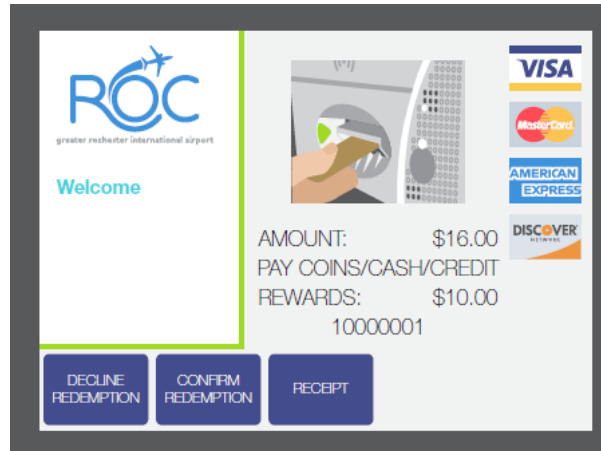

The more you park at one of our convenient ROC airport locations, the more points you will earn!

Earning Points

Use your rewards card to earn/redeem points upon departure. You earn 1 point for every \$1 paid for parking. To earn and redeem your rewards points, you can use a Pay-on-Foot machine in the Airport Terminal or Shuttle Lot; or the Cashier Booth (Lane 1) at the Main Exit Plaza.

Step 1

Insert your ticket with the arrow facing up and toward the machine.

Step 2

Scan Parking Rewards Card

Pay on Foot Kiosk

Step 3

Press for printed receipt

Step 4

Press to Confirm/Decline redemption

Step 5

Insert Credit Card or Cash

Step 6

Validated ticket is generated

Step 7

Remove ticket and proceed to exit

Other Rewards Information