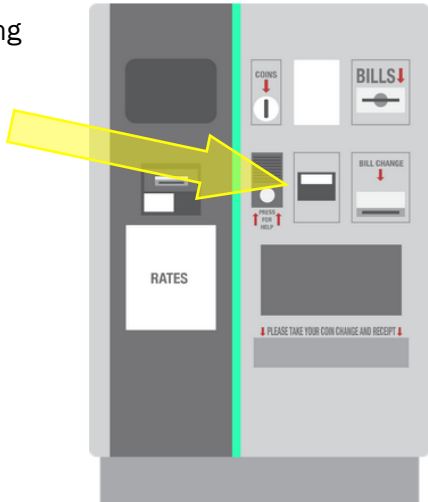

The more you park at one of our convenient ROC airport locations, the more points you will earn!

Earning Points

Use your rewards card to earn/redeem points upon departure. You earn 1 point for every \$1 paid for parking. To earn and redeem your rewards points, you can use a Pay-on-Foot machine in the Airport Terminal or Shuttle Lot; or the Cashier Booth (Lane 1) at the Main Exit Plaza.

Step 1

Insert your ticket with the arrow facing up and toward the machine.

Step 2

Scan Parking Rewards Card

Pay on Foot Kiosk

Step 3

Press for printed receipt

Step 4