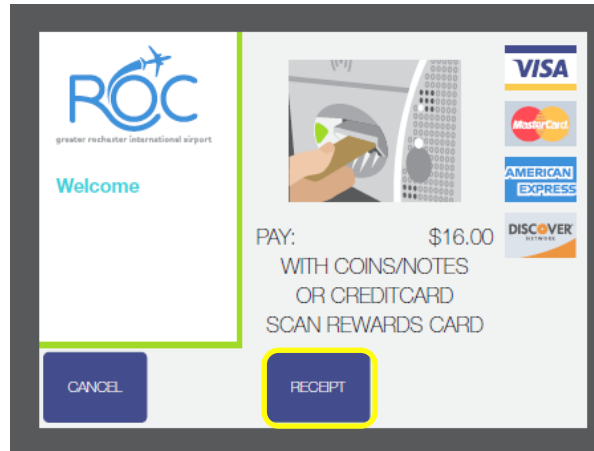

The more you park at one of our convenient ROC airport locations, the more points you will earn!

Earning Points

Use your rewards card to earn/redeem points upon departure. You earn 1 point for every \$1 paid for parking. To earn and redeem your rewards points, you can use a Pay-on-Foot machine in the Airport Terminal or Shuttle Lot; or the Cashier Booth (Lane 1) at the Main Exit Plaza.

Account Information

To obtain rewards point total or update your contact information please visit:

<https://roc.mapcoparking.com>

Welcome To ROC Airport Parking Rewards!

Thank you for signing up for ROC Airport's Parking Rewards. Follow these 7 steps when adding/redeeming rewards:

Step 1

Insert your ticket with the arrow facing up and toward the machine.

Step 2

Scan Parking Rewards Card

Pay on Foot Kiosk

Step 3

Press for printed receipt

Step 4

Press to Confirm/Decline redemption

Step 5

Insert Credit Card or Cash

Step 6

Validated ticket is generated

Step 7

Remove ticket and proceed to exit

Other Rewards Information